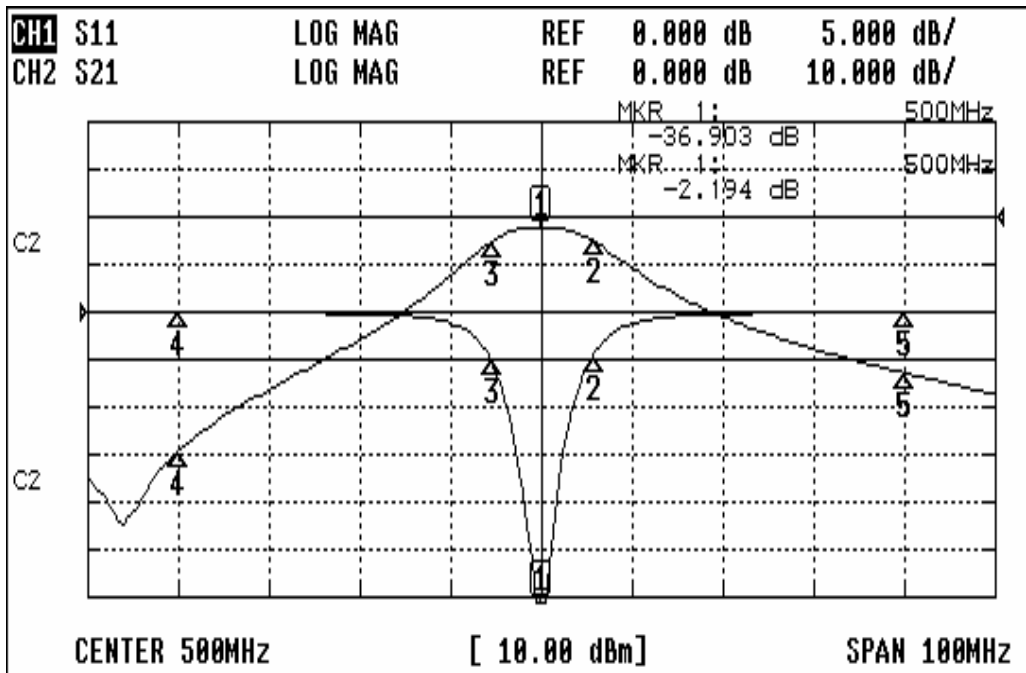

Performance-TD6711B4-500M

0705007DC

CH1 MARKER LIST

1:	500.000MHz	-36.875 dB
2:	505.750MHz	-4.528 dB
3:	494.583MHz	-5.283 dB
4:	460.000MHz	-0.058 dB
5:	540.000MHz	-0.022 dB
6:		
7:		
8:		
9:		
10:		

CH2 MARKER LIST

1:	500.000MHz	-2.194 dB
2:	505.750MHz	-5.146 dB
3:	494.583MHz	-5.107 dB
4:	460.000MHz	-49.230 dB
5:	540.000MHz	-32.831 dB
6:		
7:		
8:		
9:		
10:		