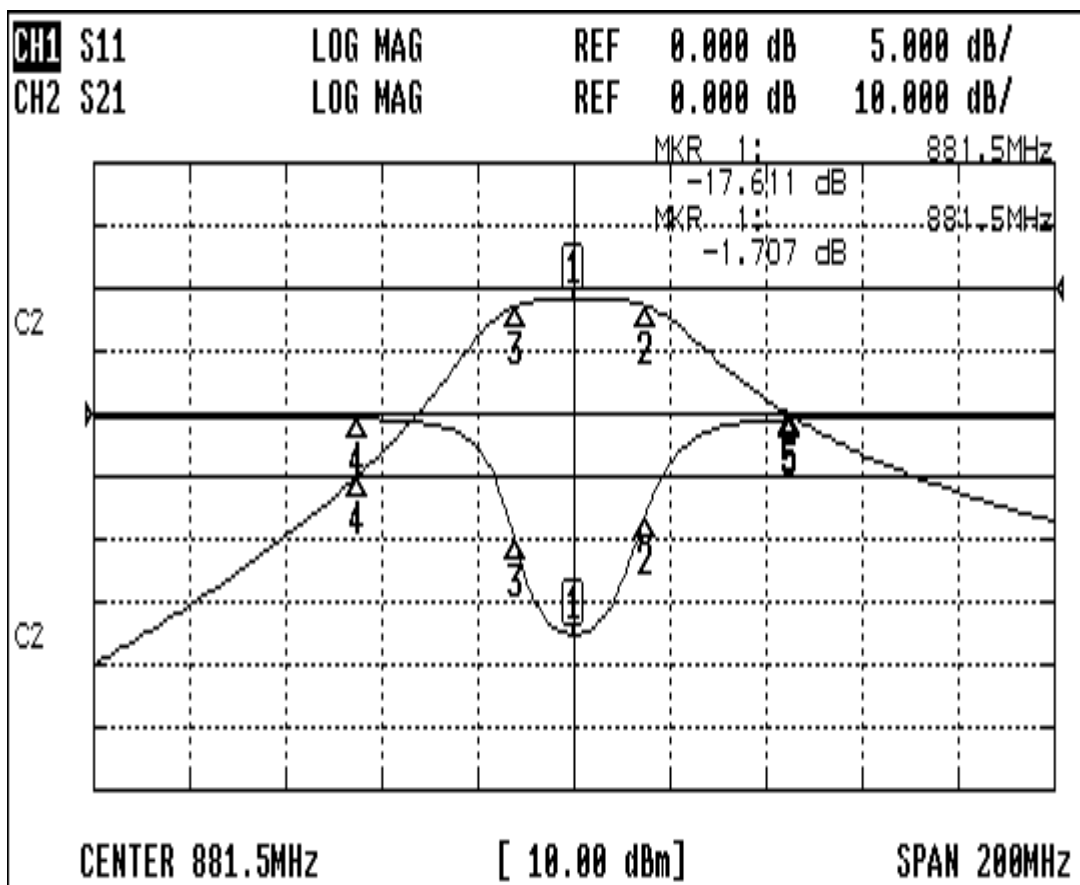

Performance-TT67451F-881.5M

200809060C

CH1 MARKER LIST		
1:	881.500MHz	-17.611 dB
2:	896.500MHz	-8.185 dB
3:	869.333MHz	-9.986 dB
4:	836.500MHz	-0.370 dB
5:	926.500MHz	-0.415 dB
6:		
7:		
8:		
9:		
10:		

CH2 MARKER LIST		
1:	881.500MHz	-1.707 dB
2:	896.500MHz	-2.763 dB
3:	869.333MHz	-2.722 dB
4:	836.500MHz	-29.945 dB
5:	926.500MHz	-20.193 dB
6:		
7:		
8:		
9:		
10:		