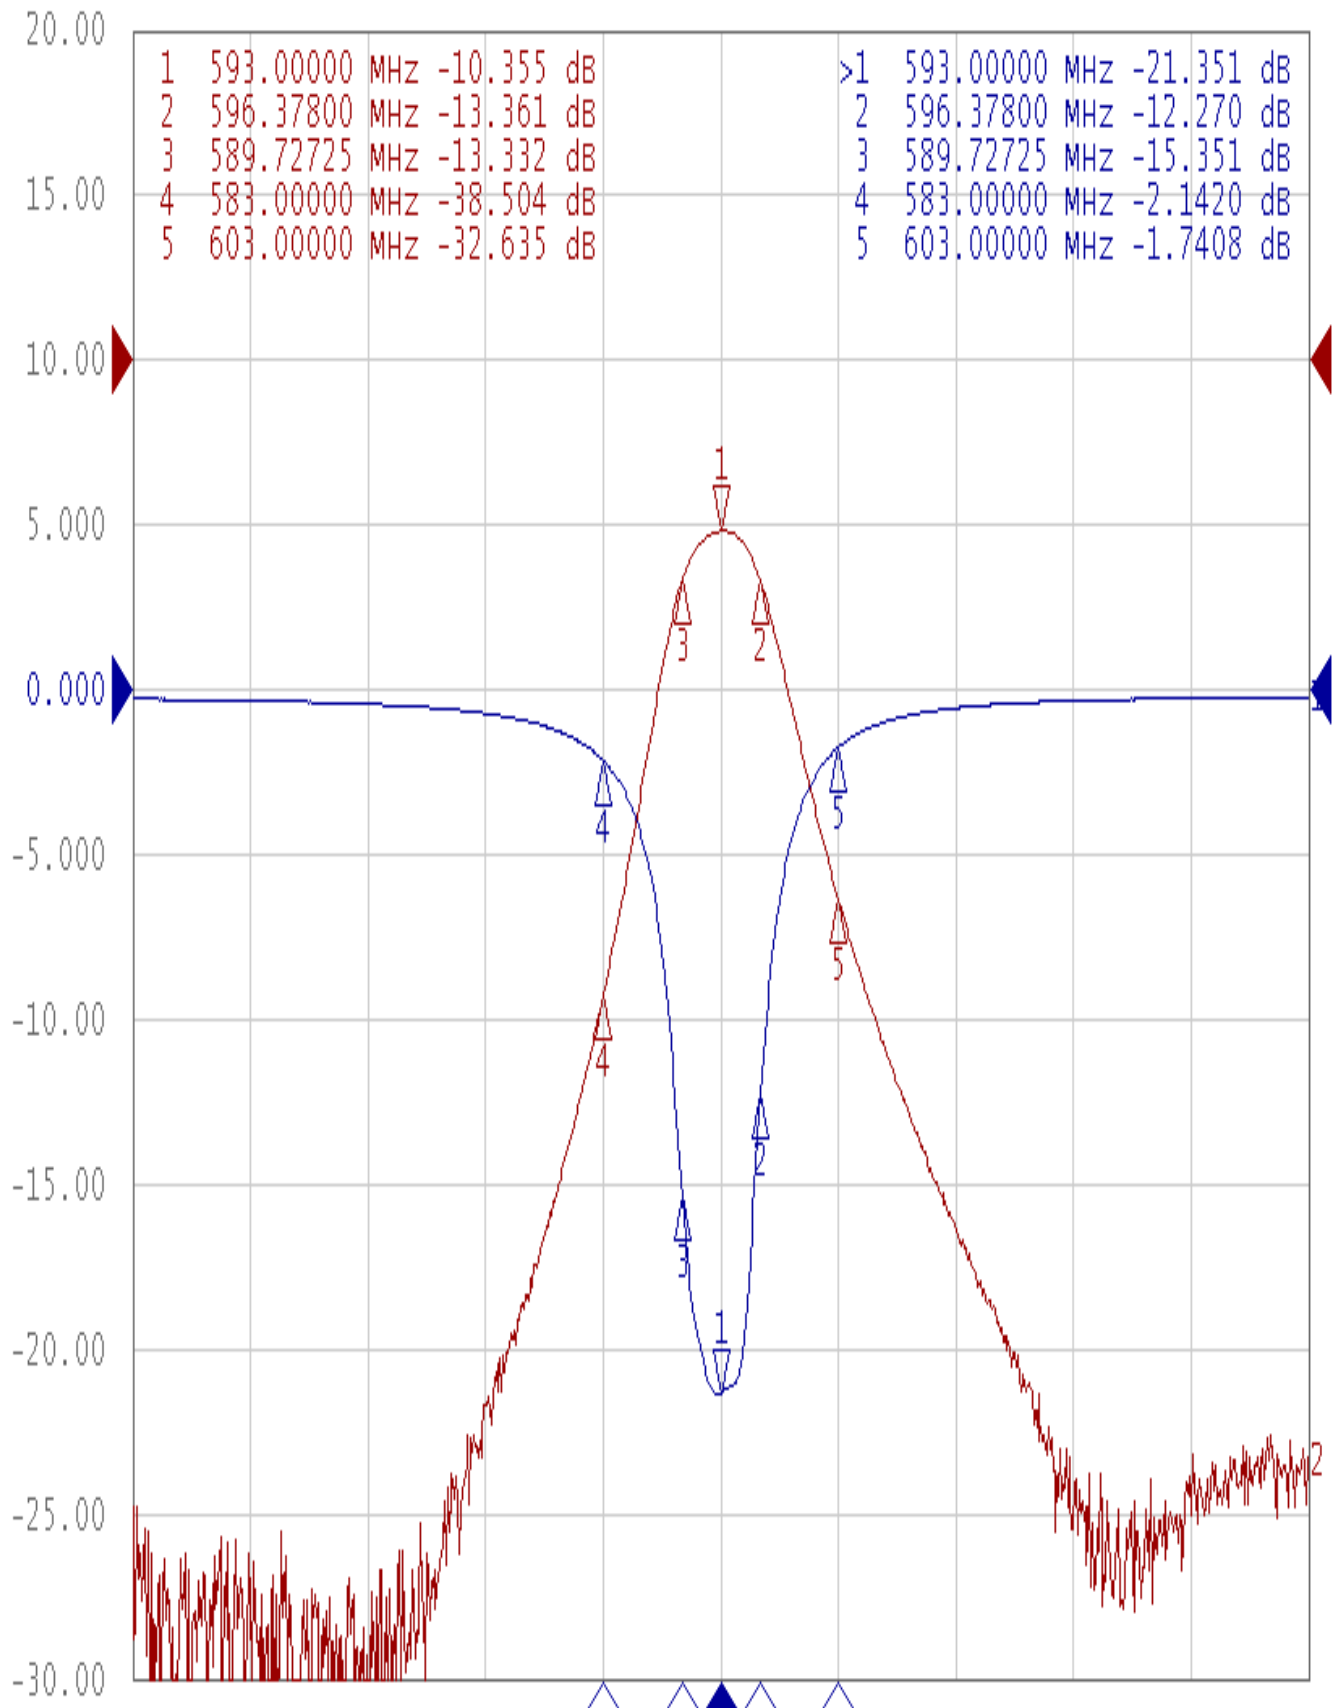

# Performance-TF64431B-593M

## 201106080CD

▶ Tr1 S11 Log Mag 5.000dB/ Ref 0.000dB [F2]  
Tr2 S21 Log Mag 10.00dB/ Ref 0.000dB [F2]

1 Center 593 MHz

IFBW 10 kHz

Span 100 MHz Cor !