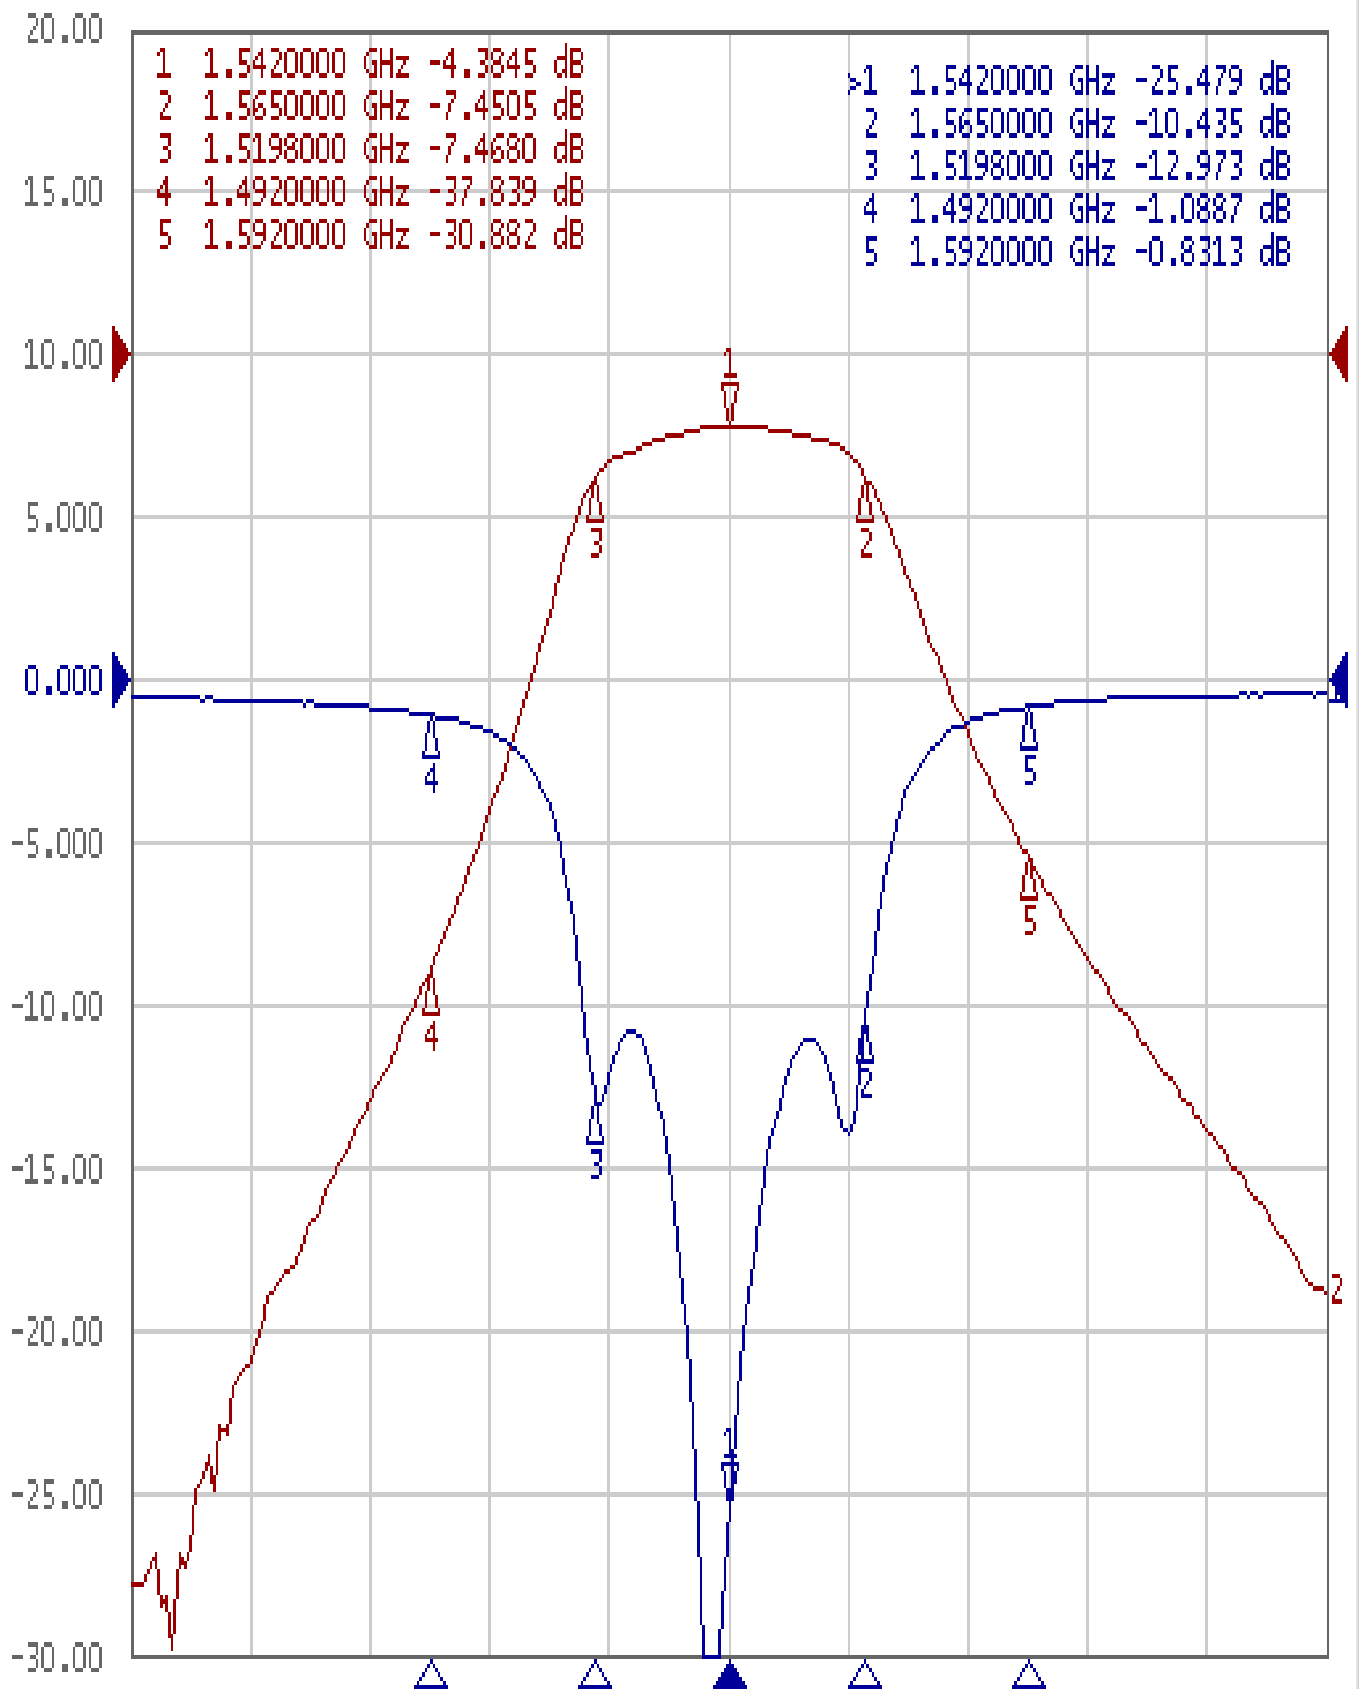

Performance-TFW41024B-1542M

201608083CD

Tr1 S11 Log Mag 5.000dB/ Ref 0.000dB [F2]
Tr2 S21 Log Mag 10.00dB/ Ref 0.000dB [F2]

1 Center 1.542 GHz

IFBW 70 kHz

Span 200 MHz Cor