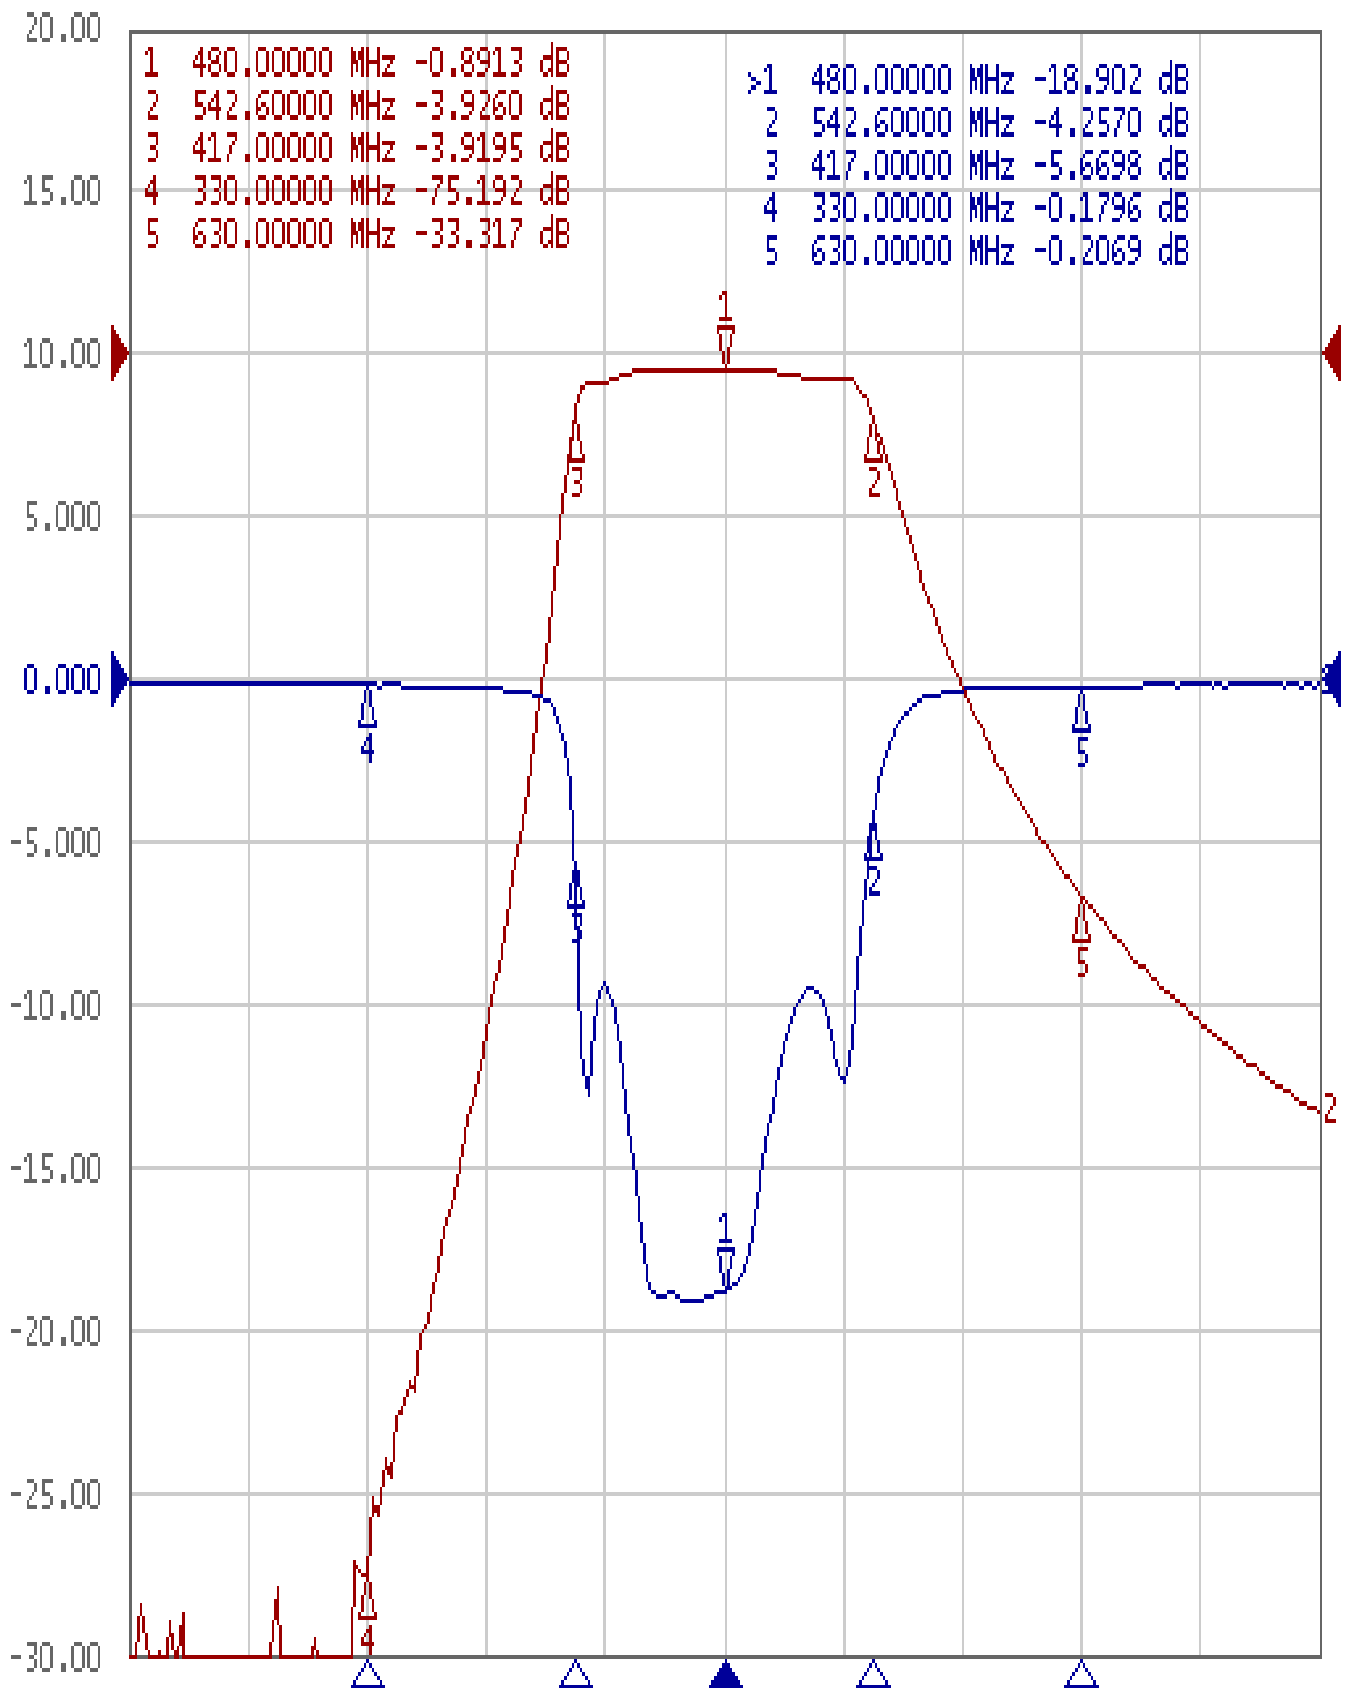

Performance-TV65335F-480M

202010027CD

▶ Tr1 S11 Log Mag 5.000dB/ Ref 0.000dB [F2]
Tr2 S21 Log Mag 10.00dB/ Ref 0.000dB [F2]

1 Center 480 MHz

IFBW 70 kHz

Span 500 MHz

Cor !