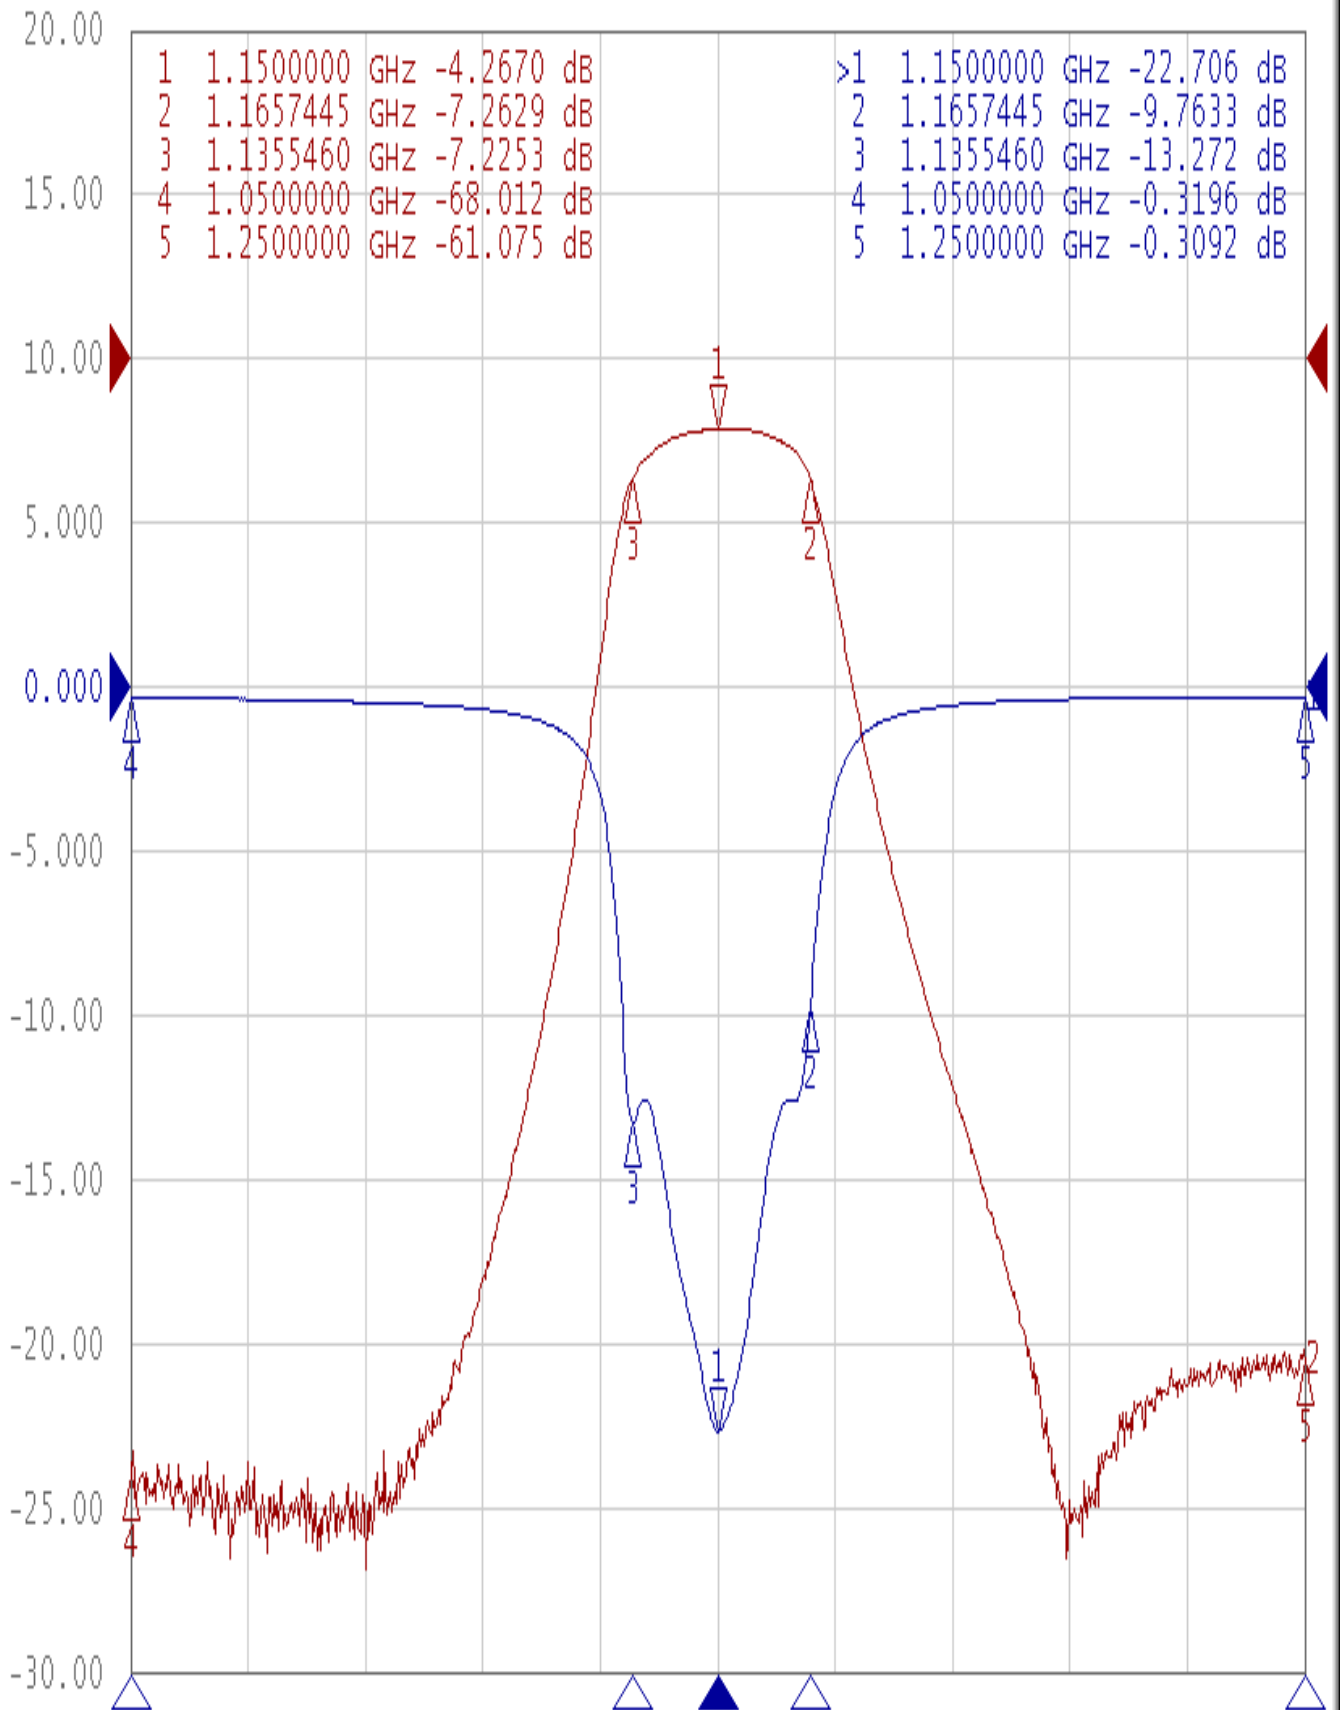

Performance-TV65368A-1150M

20100118CD

▶ Tr1 S11 Log Mag 5.000dB/ Ref 0.000dB [F2]
Tr2 S21 Log Mag 10.00dB/ Ref 0.000dB [F2]

1 Center 1.15 GHz

IFBW 10 kHz

Span 200 MHz Cor !