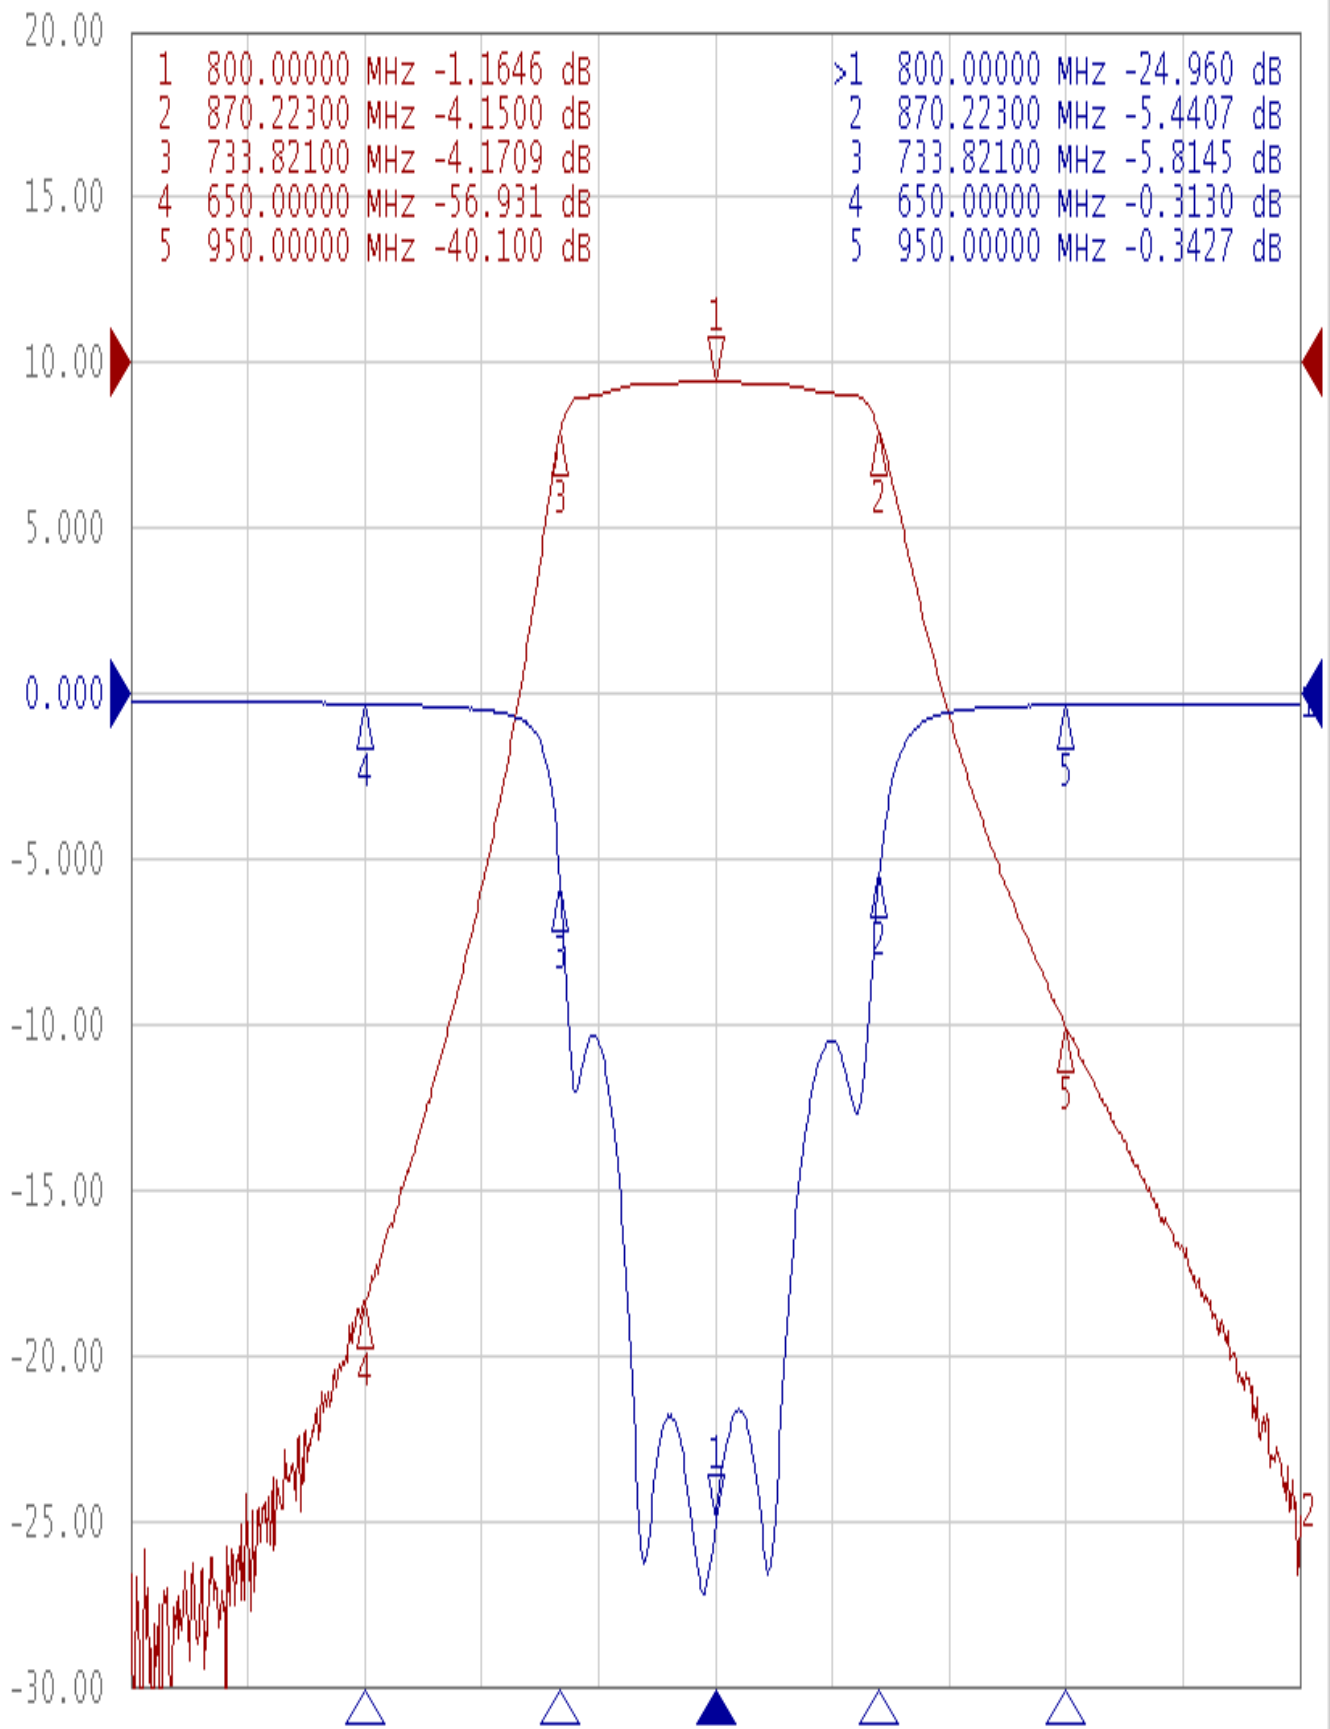

# Performance-TV65385F-800M

## 201104071CD

Tr1 S11 Log Mag 5.000dB/ Ref 0.000dB [F2]  
Tr2 S21 Log Mag 10.00dB/ Ref 0.000dB [F2]

1 Center 800 MHz

IFBW 10 kHz

Span 500 MHz Cor !