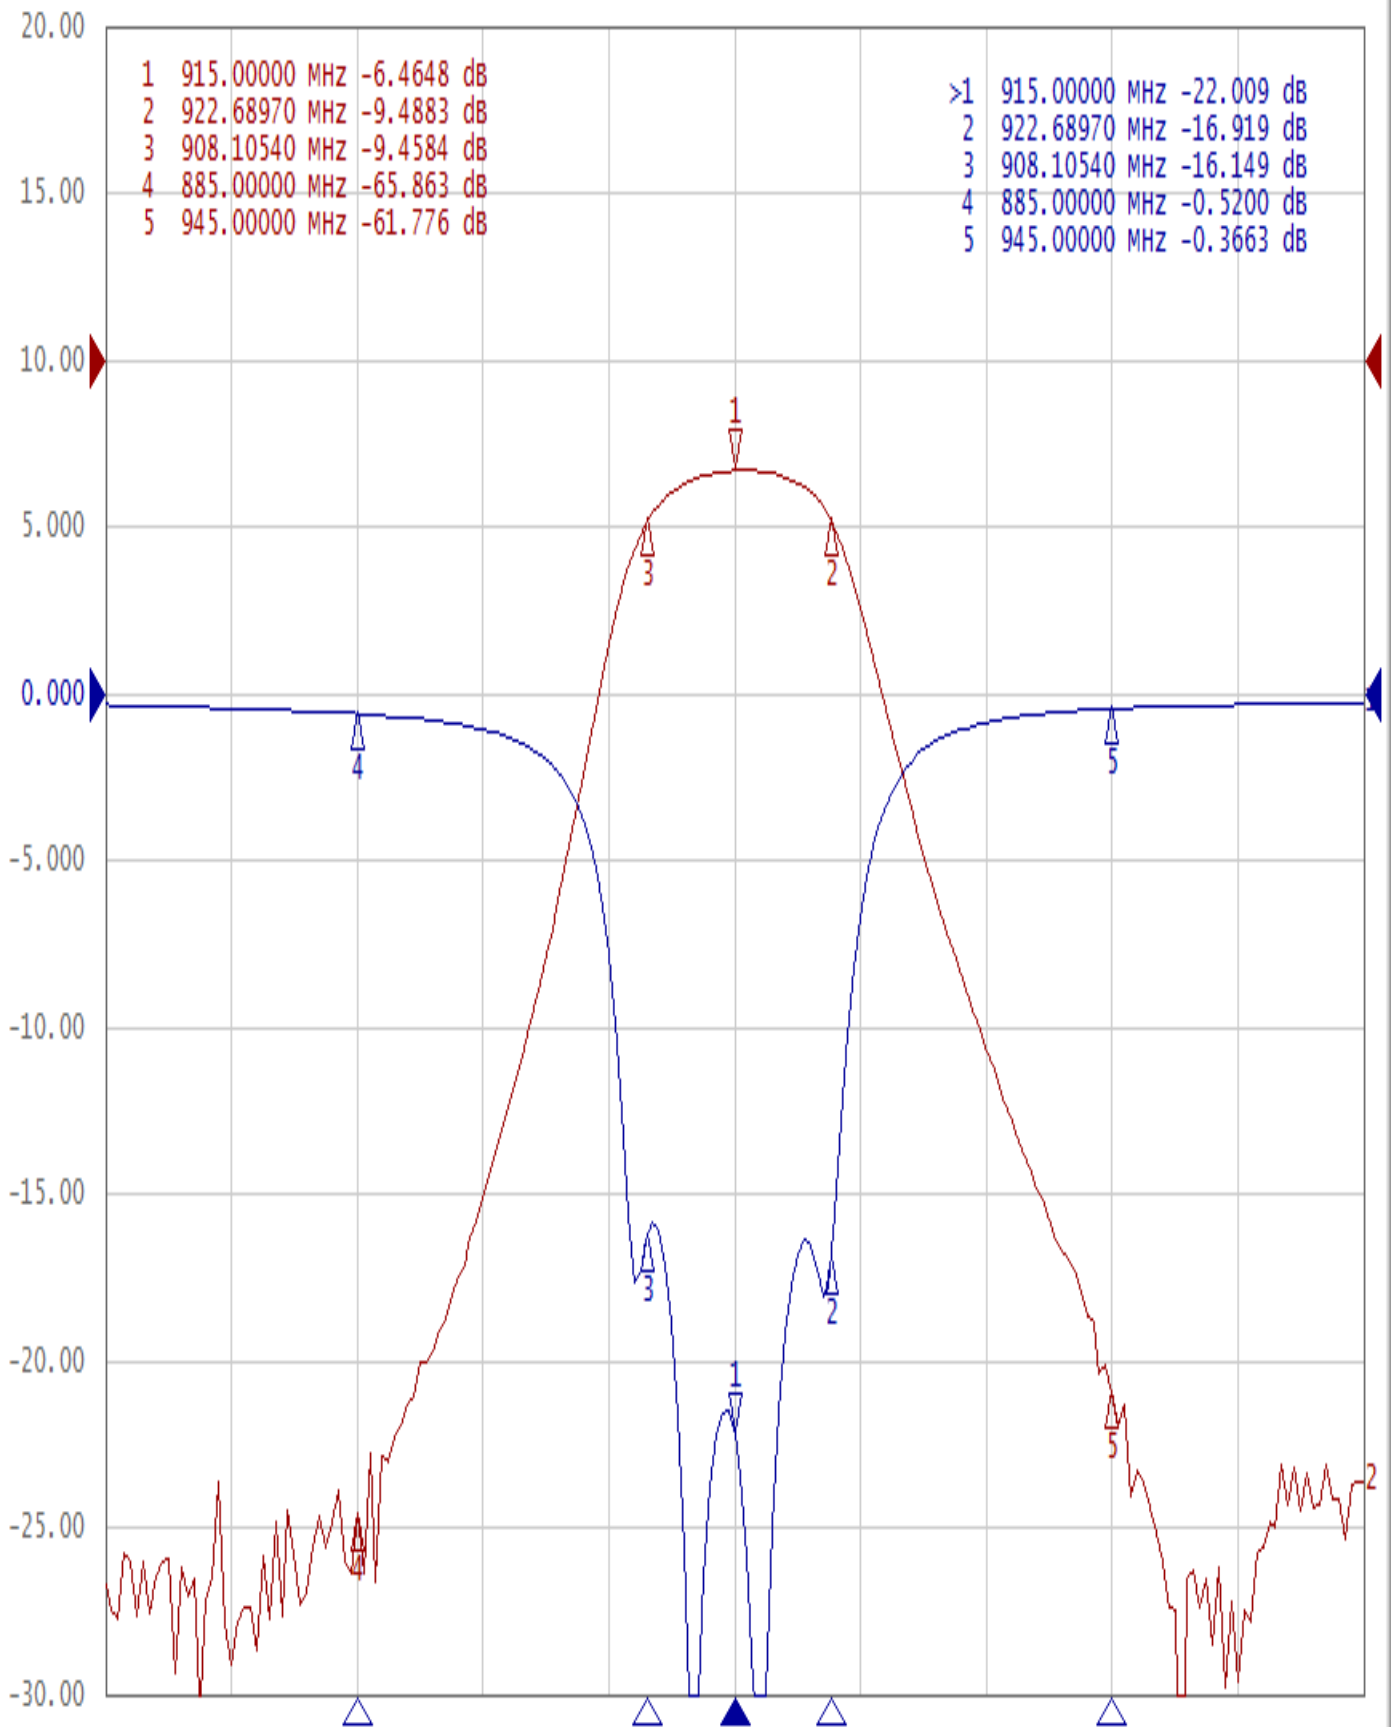

Performance-TV6539B-915M

201806026CD

Tr1 S11 Log Mag 5.000dB/ Ref 0.000dB [F2]
Tr2 S21 Log Mag 10.000dB/ Ref 0.000dB [F2]

1 Center 915 MHz

IFBW 70 kHz

Span 100 MHz Cor !