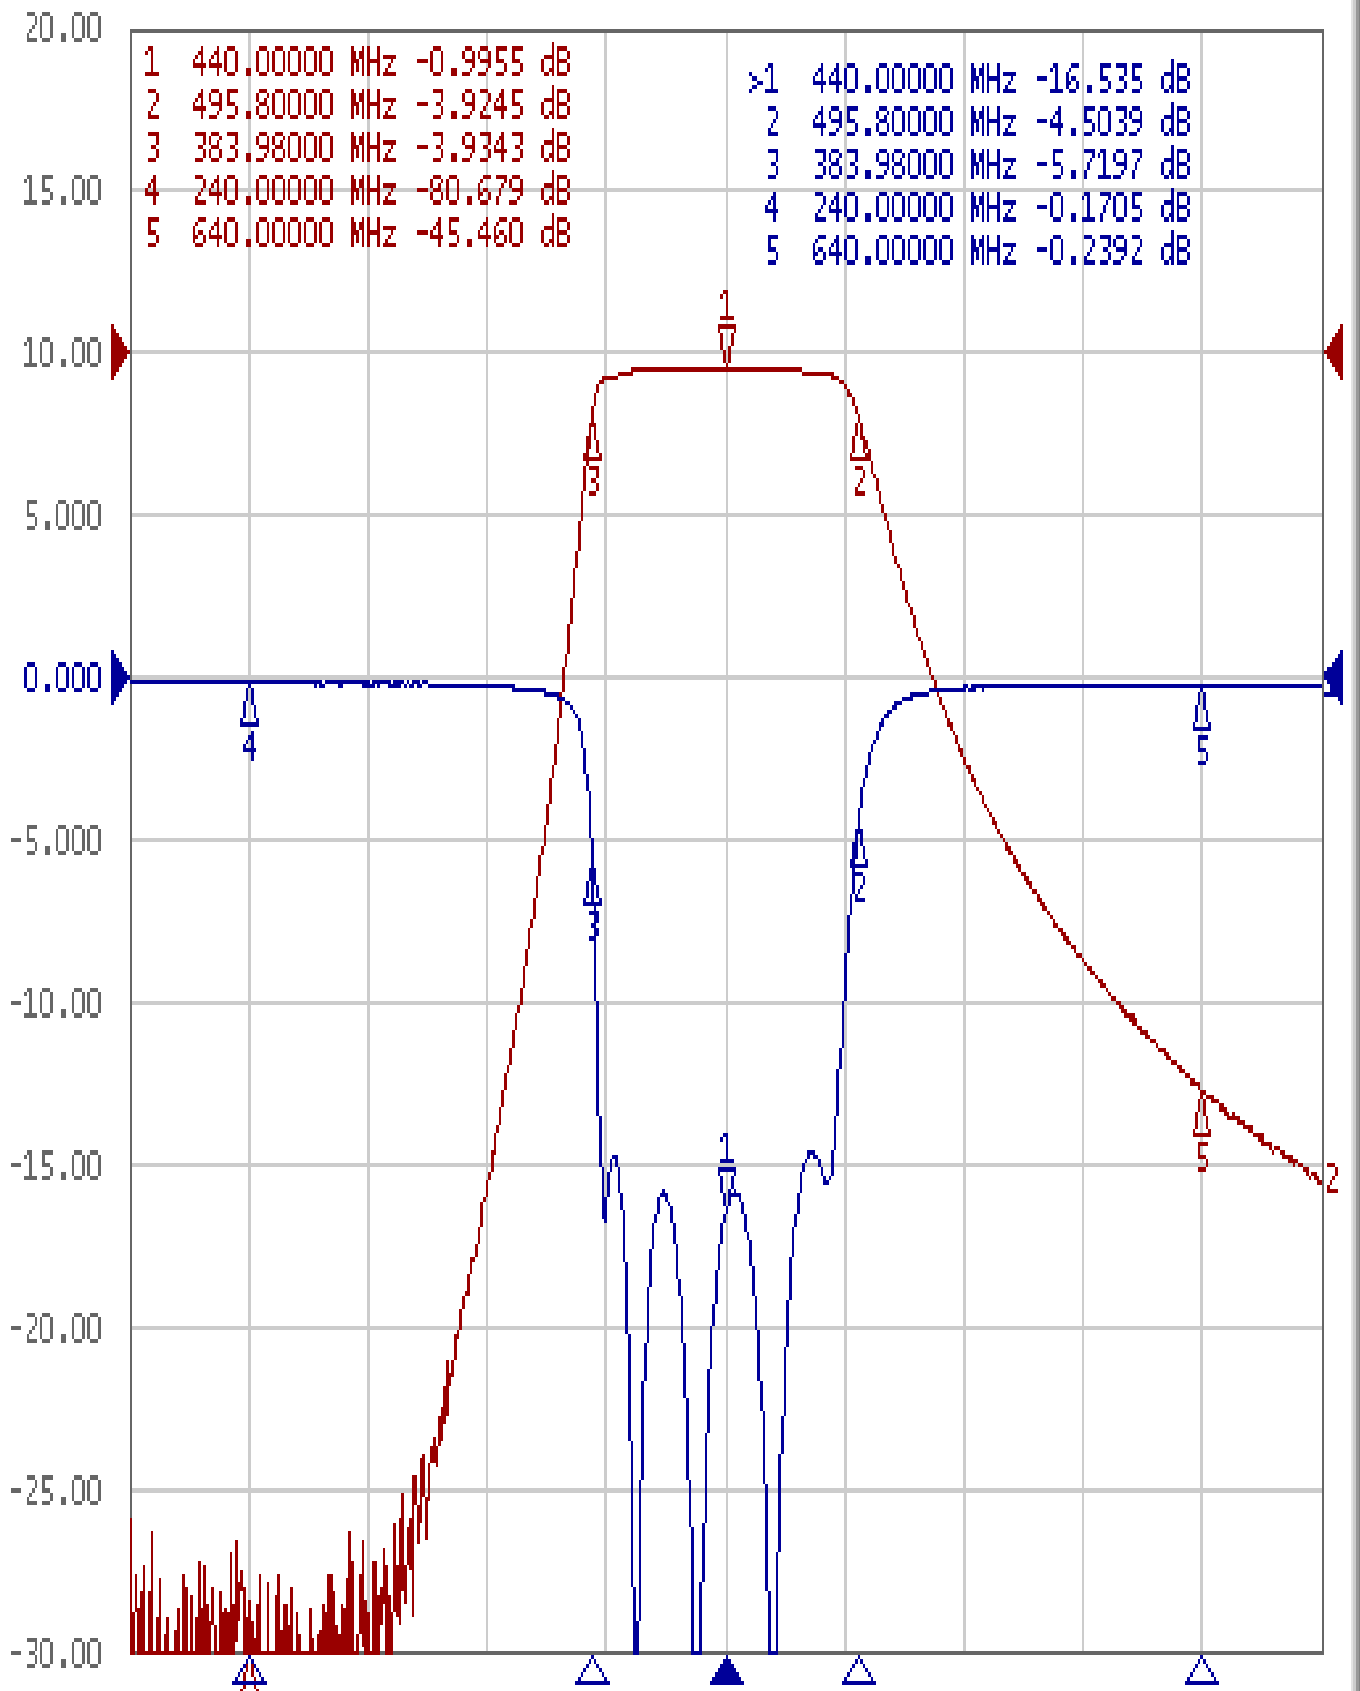

Performance-TV6595F-440M

202008046CD

▶ Tr1 S11 Log Mag 5.000dB/ Ref 0.000dB [F2]
Tr2 S21 Log Mag 10.00dB/ Ref 0.000dB [F2]

1 Center 440 MHz

IFBW 70 kHz

Span 500 MHz

Cor !