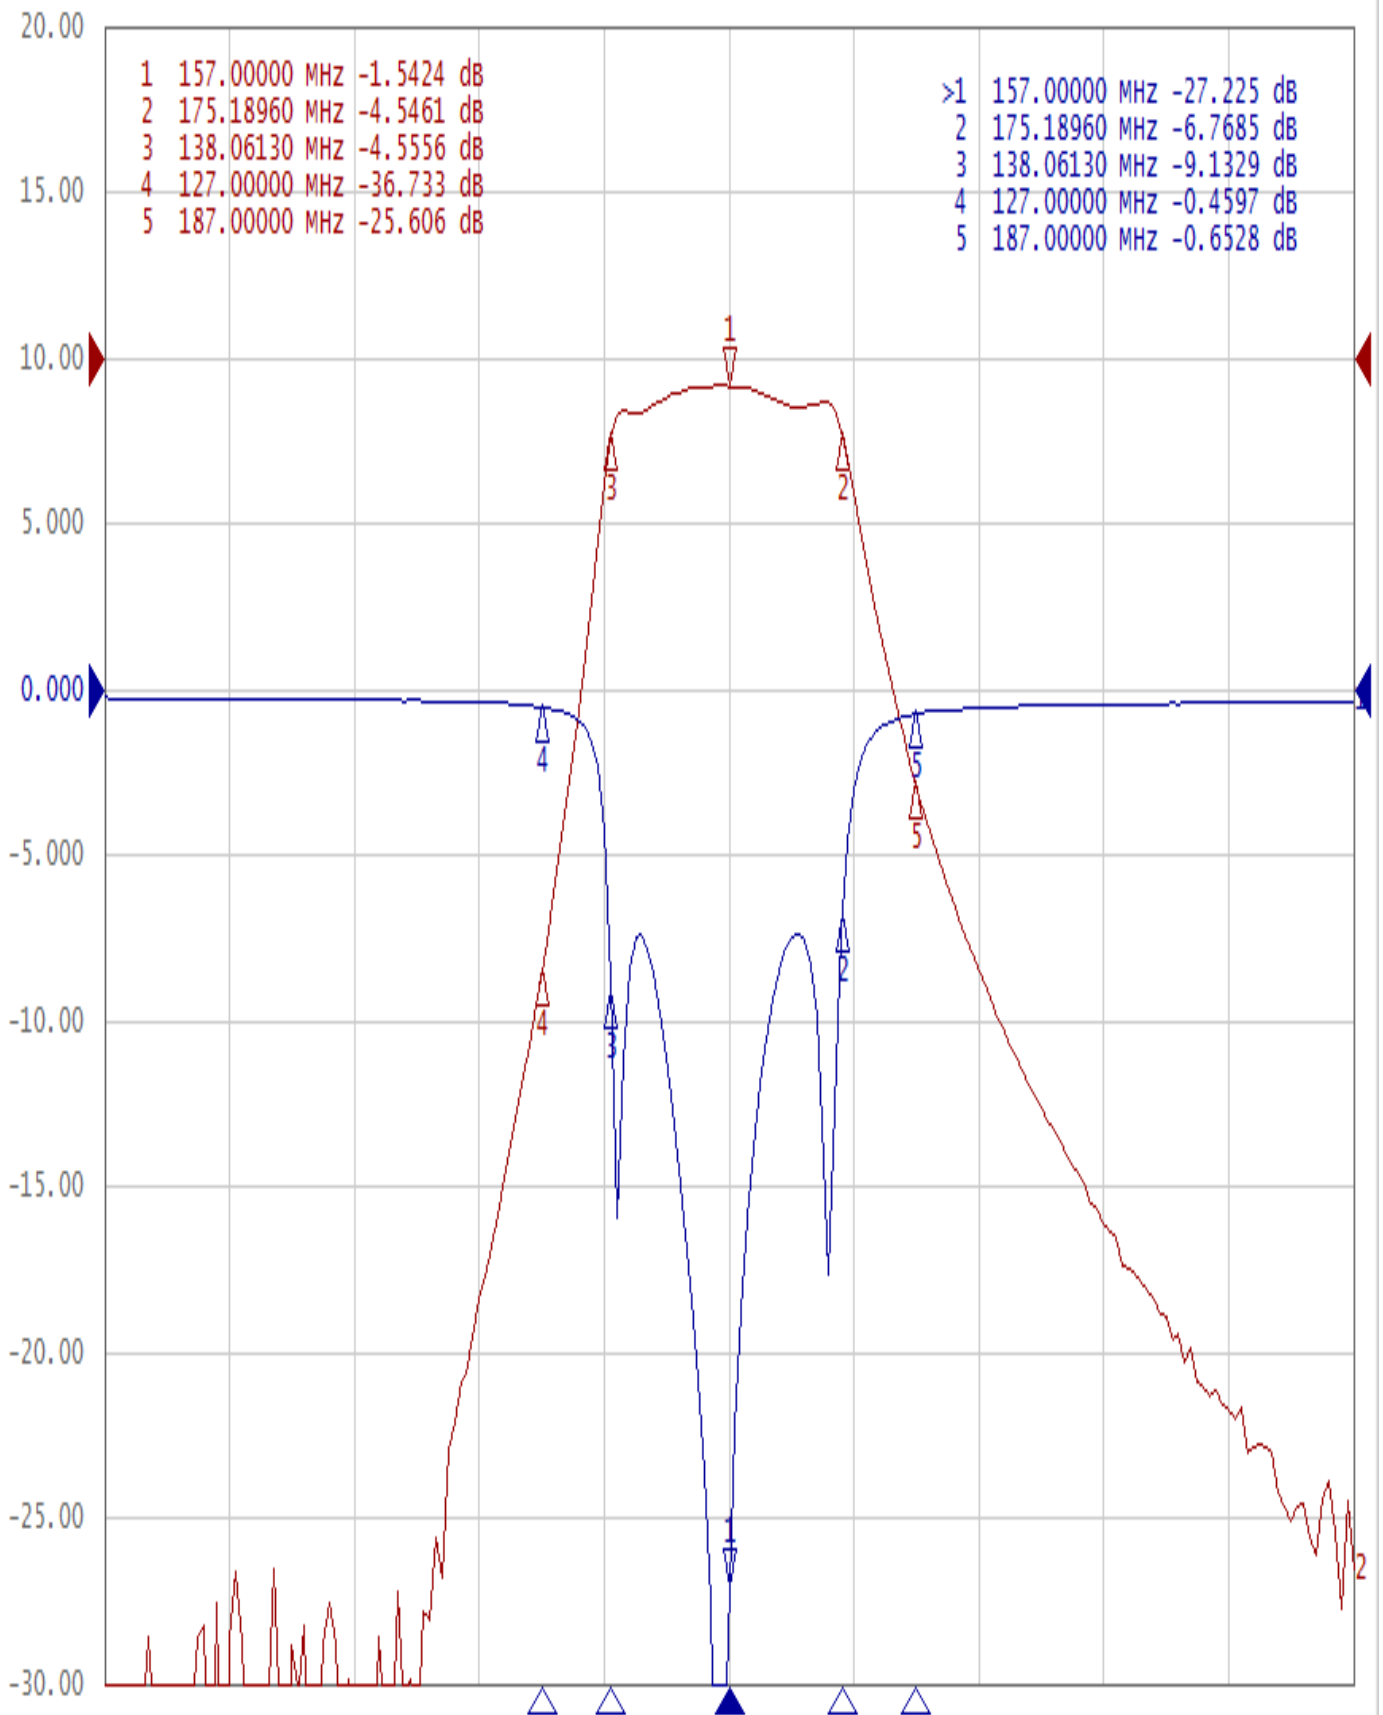

Performance-TV6599B-157M

201808007CD

Tr1 S11 Log Mag 5.000dB/ Ref 0.000dB [F2]
Tr2 S21 Log Mag 10.00dB/ Ref 0.000dB [F2]

1 Center 157 MHz

IFBW 70 kHz

Span 200 MHz Cor |