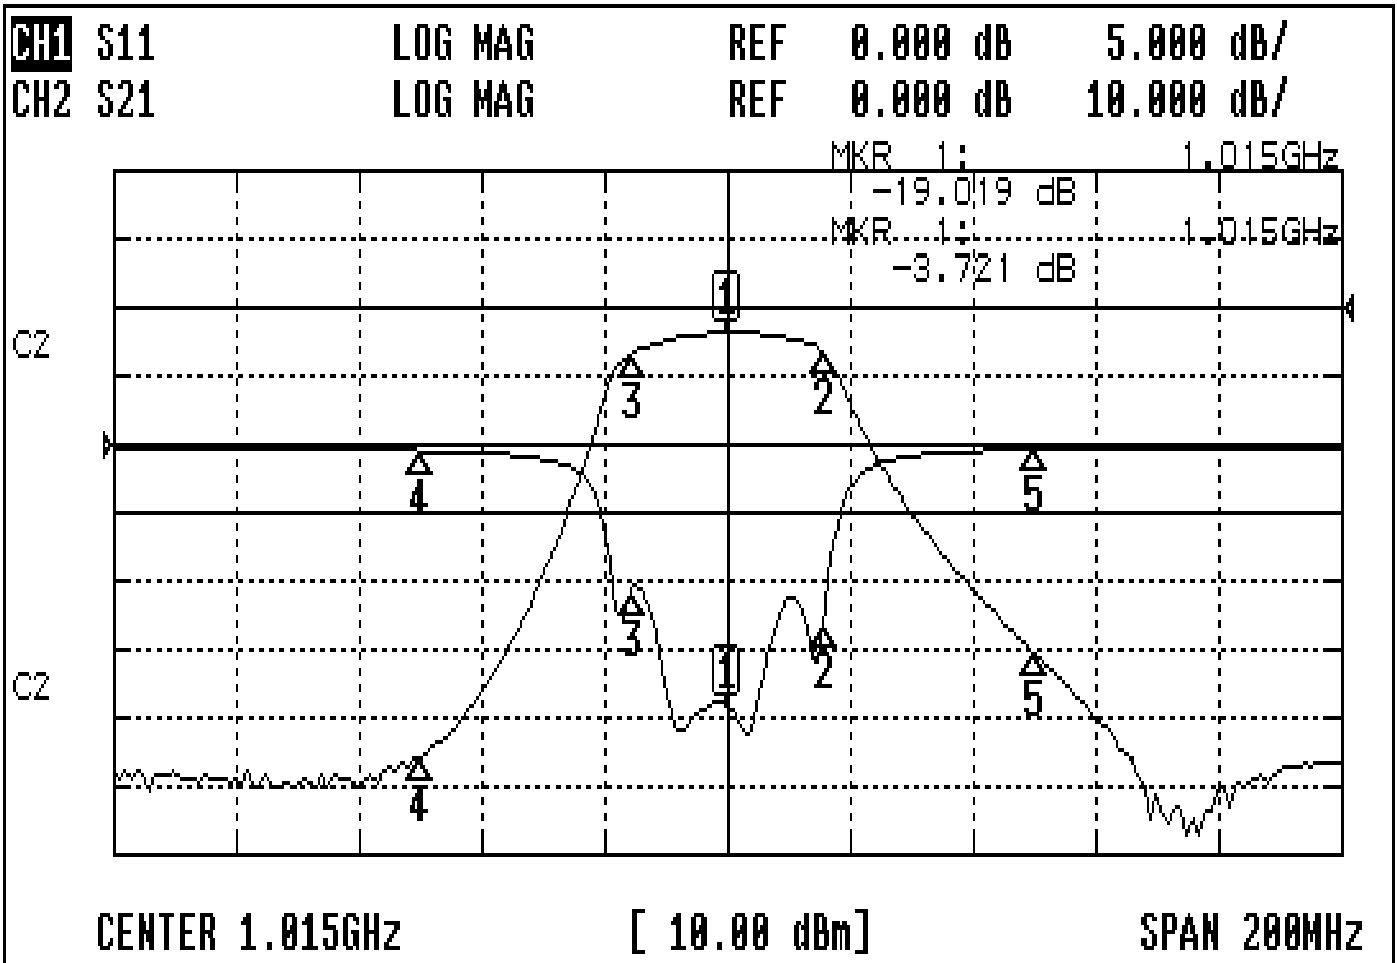

Performance- TV70471A1-1015M

202002041CD

CH1 MARKER LIST

| | | |
|----|--------------|------------|
| 1: | 1.015 000GHz | -19.019 dB |
| 2: | 1.030 666GHz | -13.124 dB |
| 3: | 999.500MHz | -10.734 dB |
| 4: | 965.000MHz | -0.446 dB |
| 5: | 1.065 000GHz | -0.346 dB |

CH2 MARKER LIST

| | | |
|----|--------------|------------|
| 1: | 1.015 000GHz | -3.721 dB |
| 2: | 1.030 666GHz | -6.773 dB |
| 3: | 999.500MHz | -6.737 dB |
| 4: | 965.000MHz | -5.567 dB |
| 5: | 1.065 000GHz | -50.452 dB |