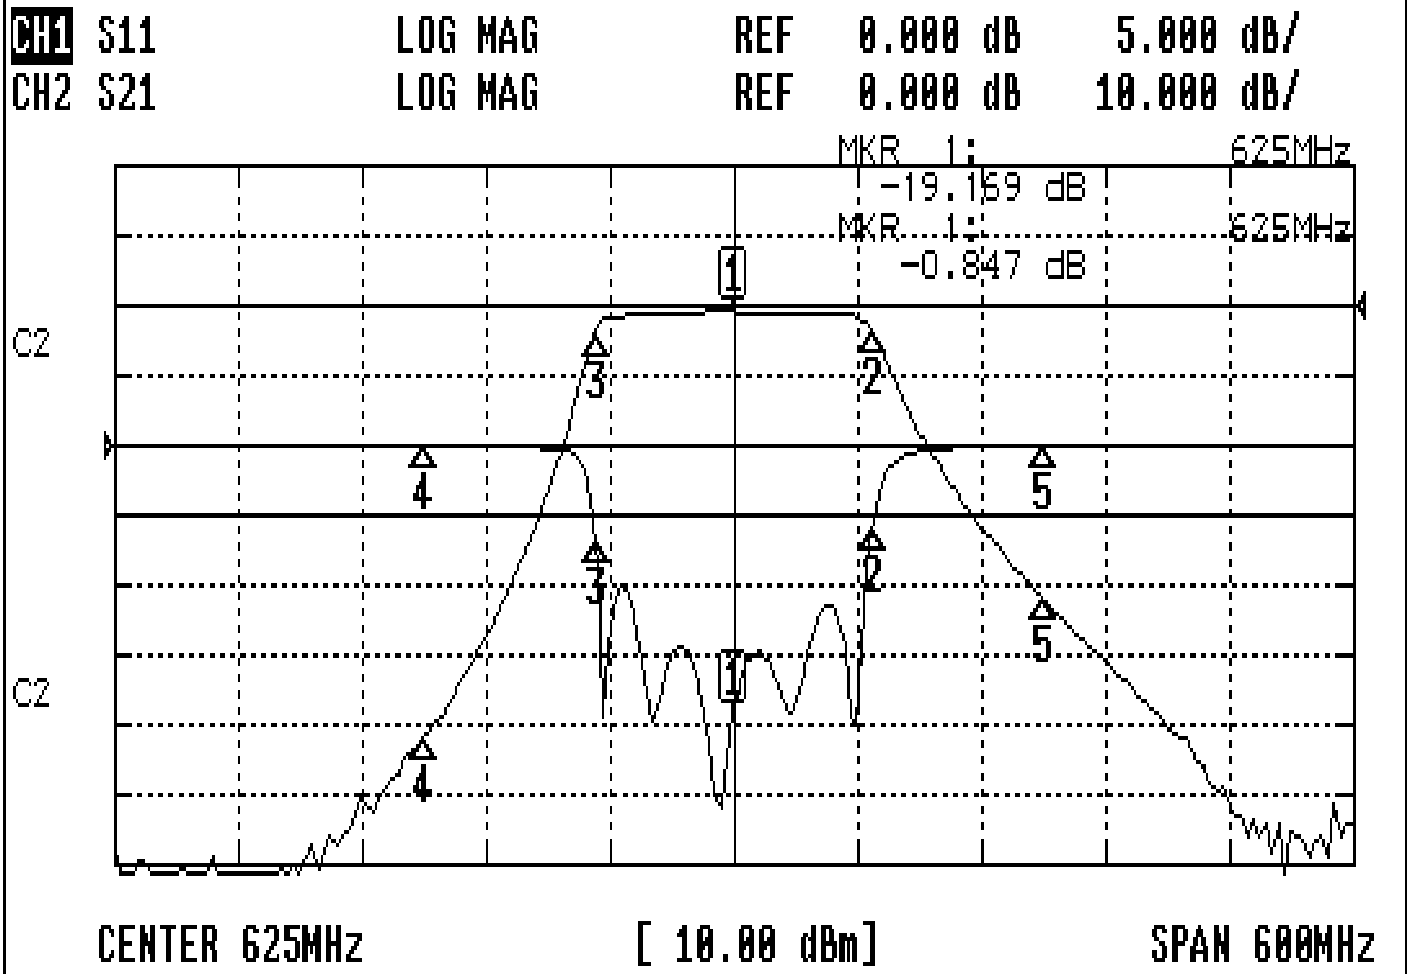

# Performance-TV70618F-625M

### CH1 MARKER LIST

1:	625.000MHz	-19.169	dB
2:	692.500MHz	-1.5027	dB
3:	557.840MHz	-1.6003	dB
4:	475.000MHz	-0.007	dB
5:	775.000MHz	-0.001	dB
6:			
7:			
8:			
9:			
10:			