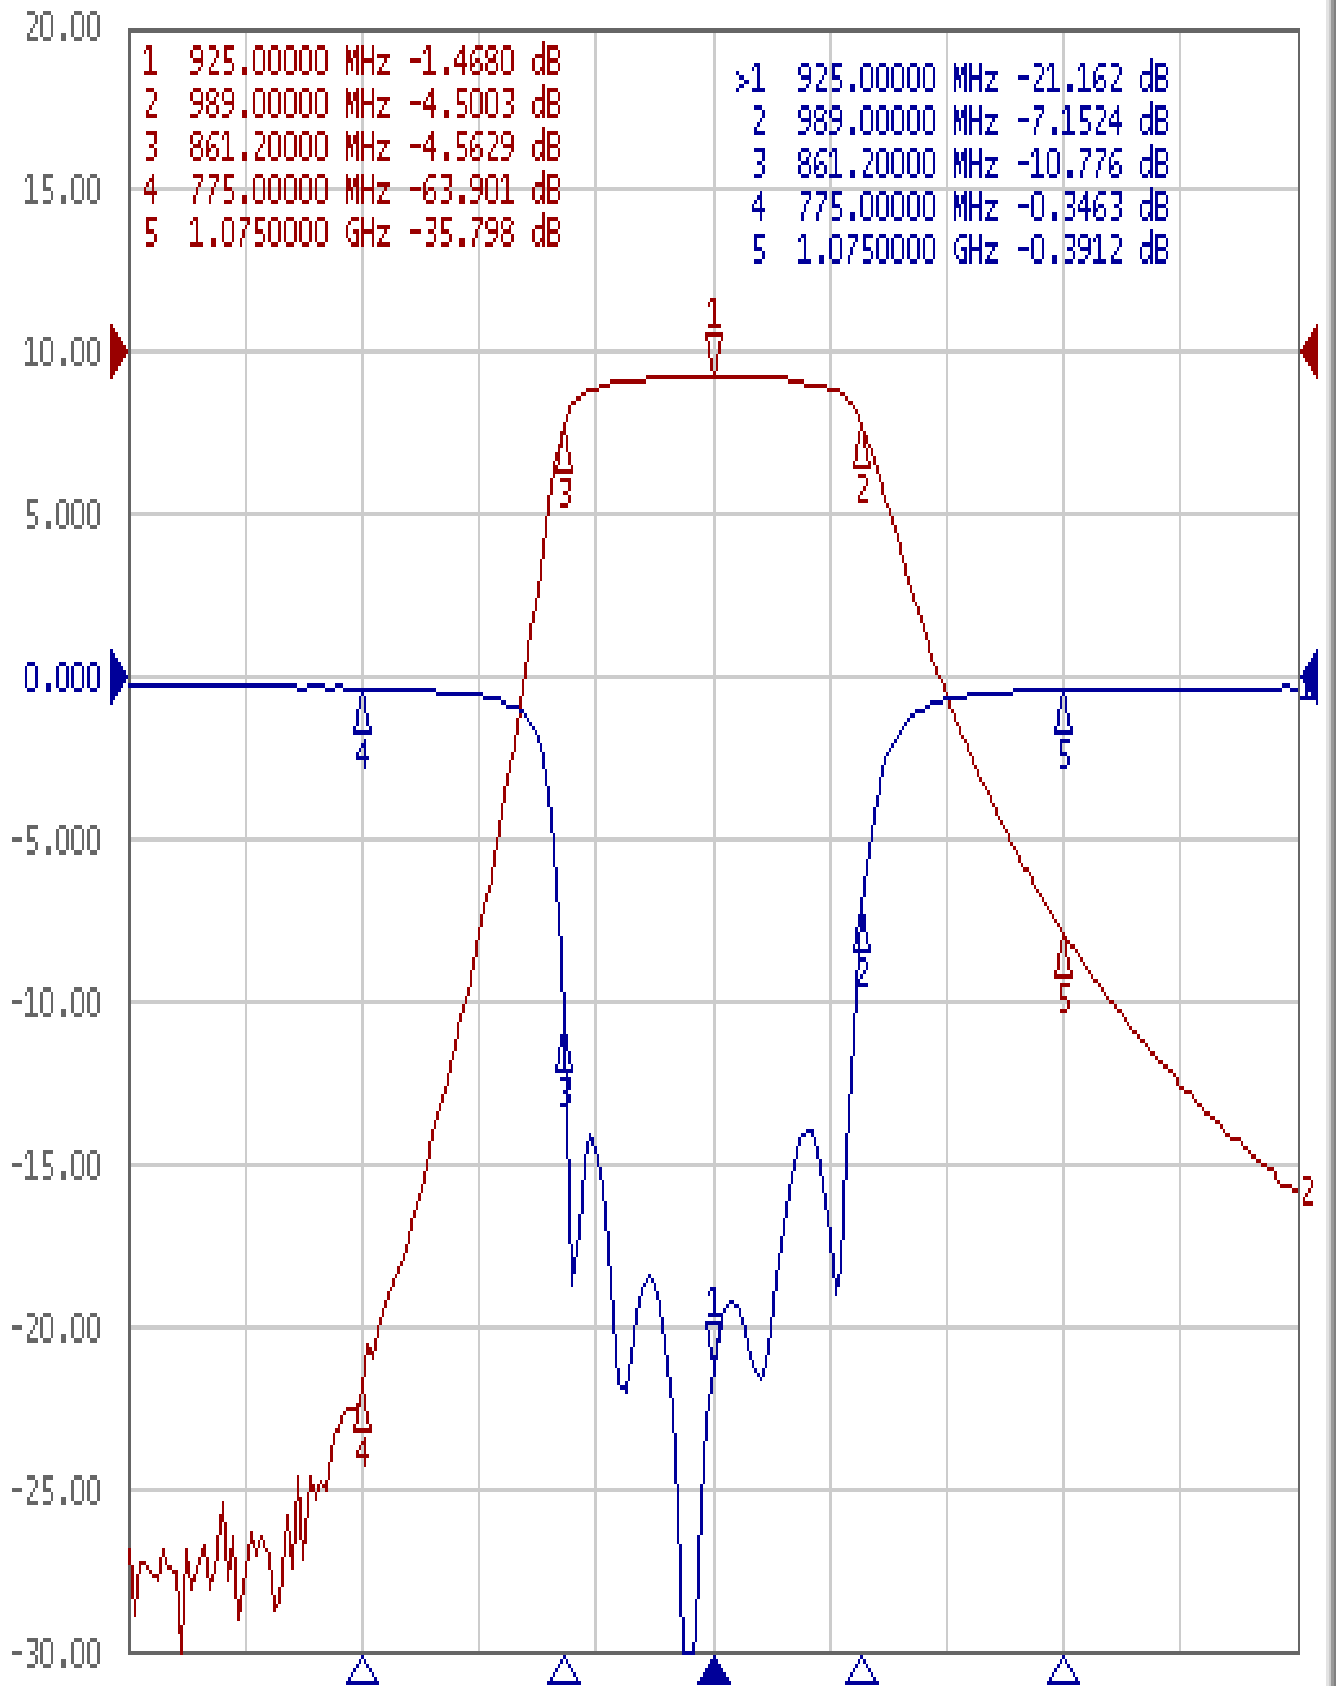

Performance-TV70861B-925M

202002032CD

S11 Log Mag 5.000dB/ Ref 0.000dB [F2]
Tr2 S21 Log Mag 10.000dB/ Ref 0.000dB [F2]

1 Center 925 MHz

IFBW 70 kHz

Span 500 MHz Cor !